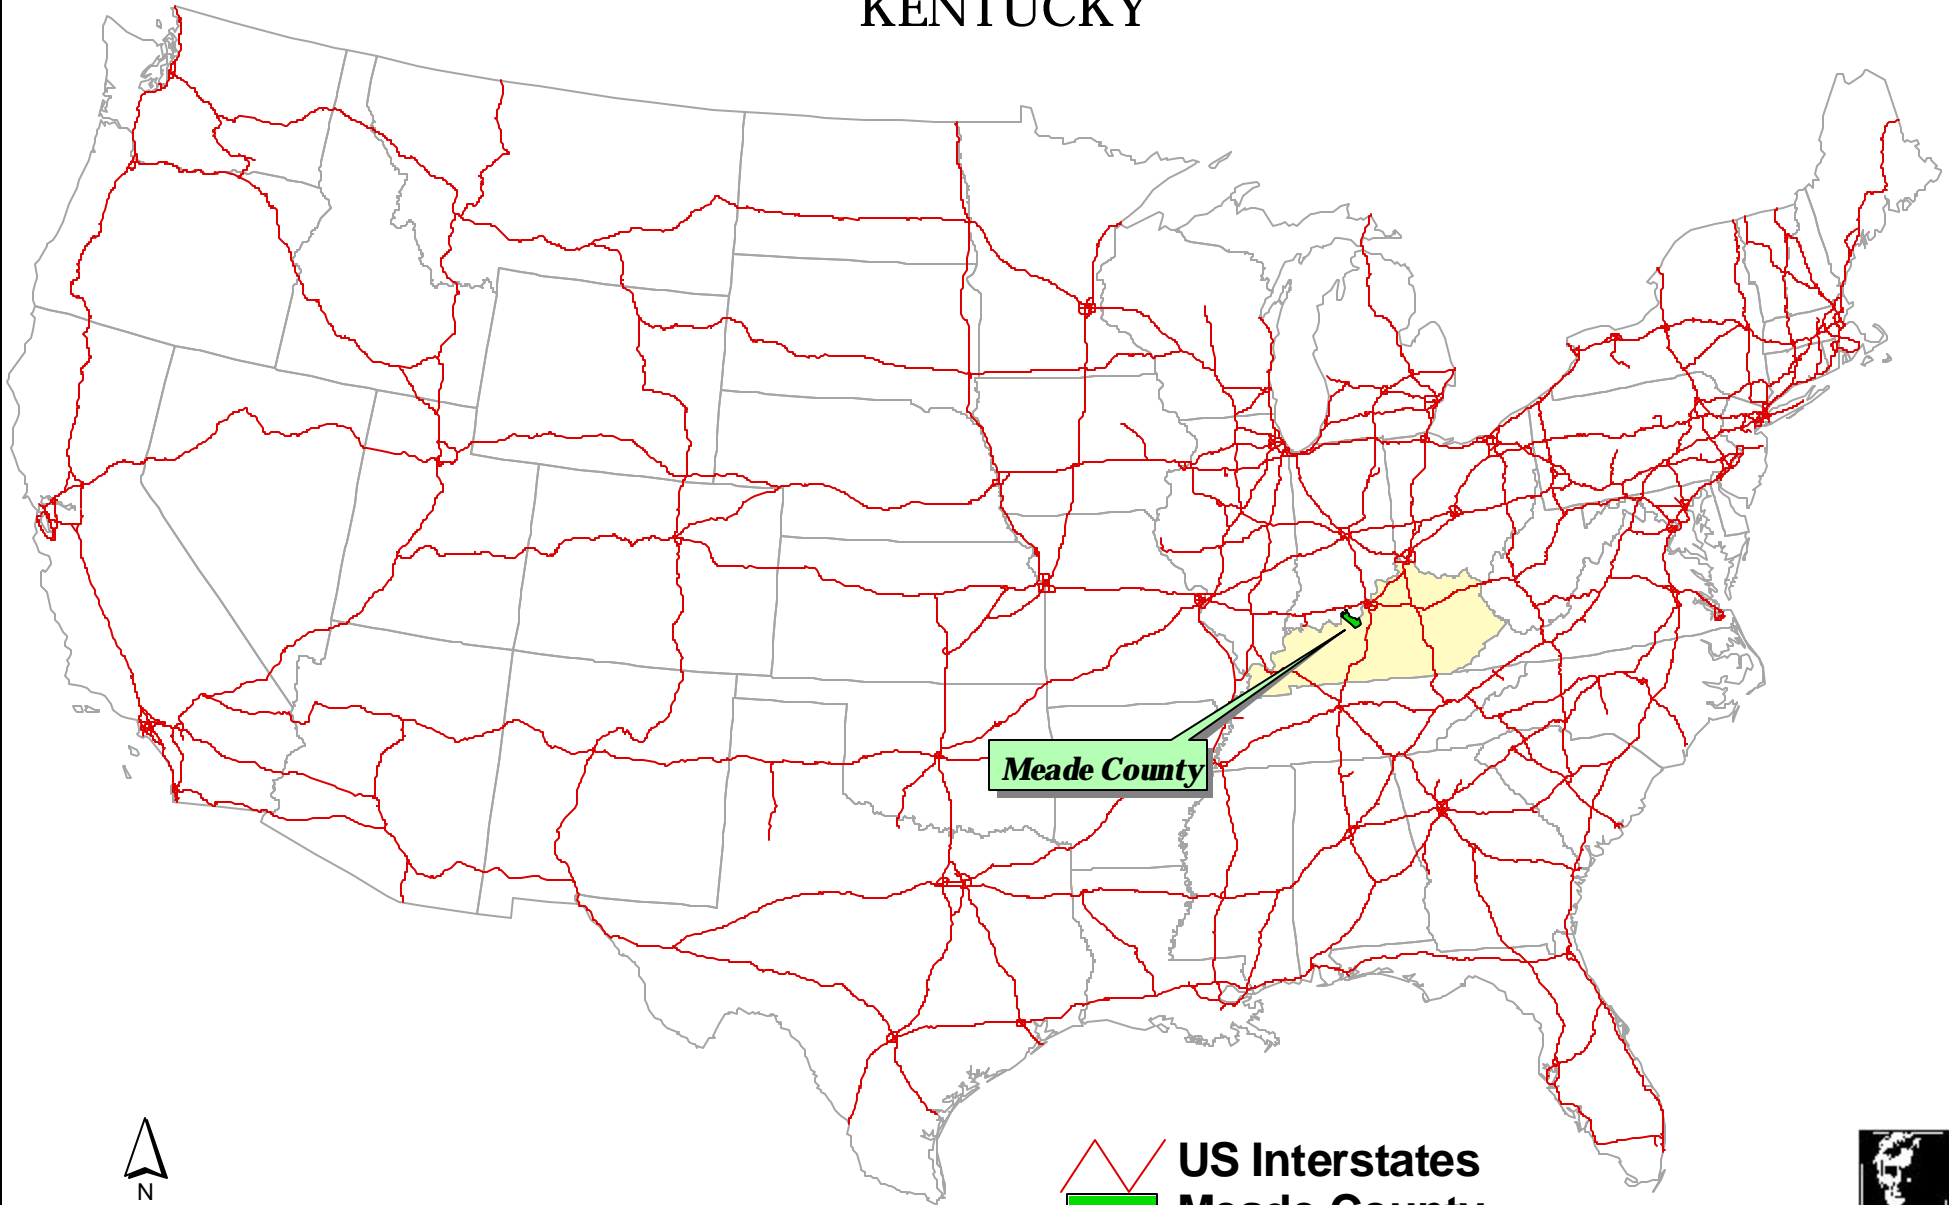

# MEADE COUNTY KENTUCKY

0 250 500 750 1000 Miles

-  US Interstates
-  Meade County
-  Kentucky