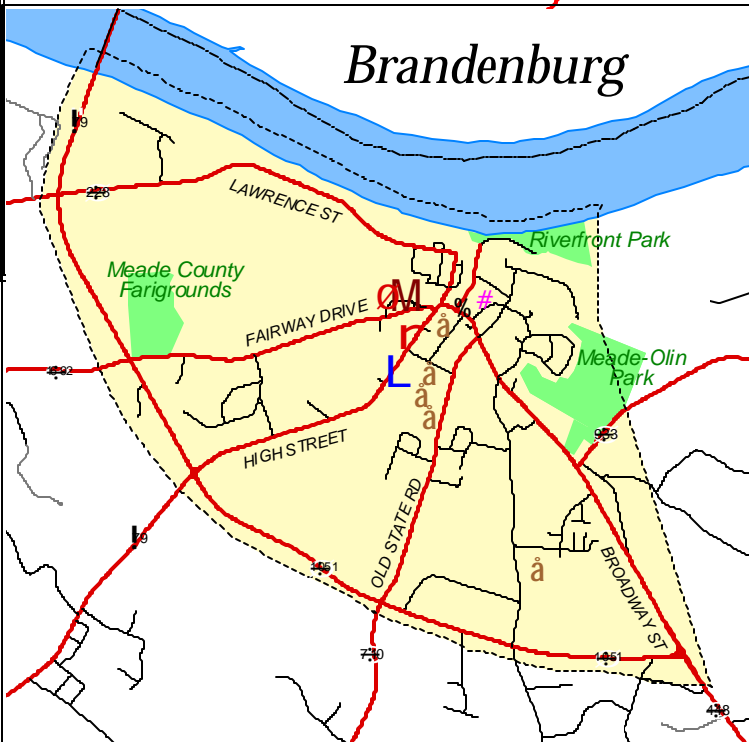

MEADE COUNTY KENTUCKY

LEGEND

- L City Police
- M Sheriff
- r VFD
- O EMS
- % Post Office
- # Library
- â School
- Parks & Recreation